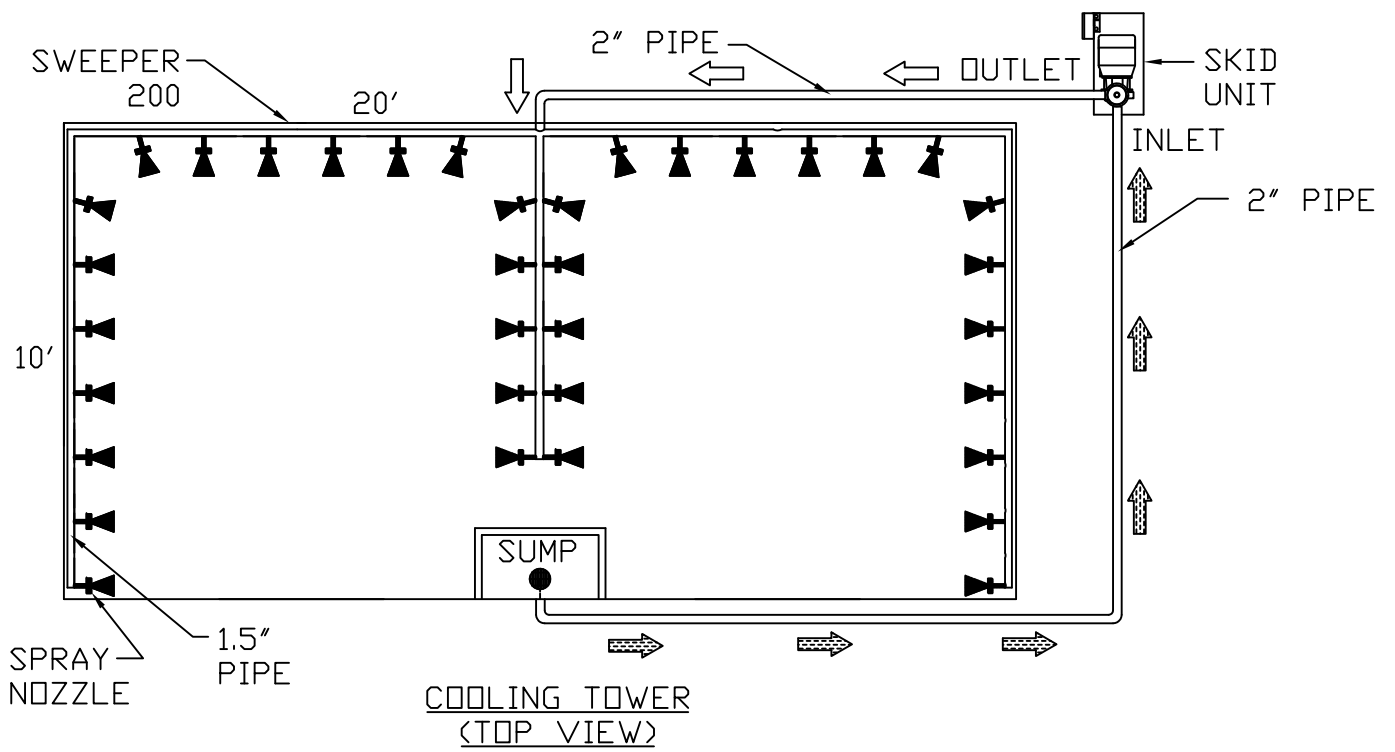

1 2 3 4 5 6 7 8

REVISIONS				
REV	ZONE	DESCRIPTION	DATE	APPROVED

UNLESS OTHERWISE SPECIFIED DIMENSIONS ARE IN INCHES		AUTOMATIC FILTERS, INC.		
TOLERANCES		2672 S. LA CIENEGA BLVD.		
DECIMALS	ANGULAR	LOS ANGELES, CA 90034		
.XX ± .05	± 0.5 DEG.	(310) 839-2828 FAX (310) 839-6878		
.XXX ± .01				
DRAWN	DATE	TITLE		
S. PERKINSON	05/16/11	MTF SKID UNIT - 10' x 20' COOLING TOWER SWEEPER, LAYOUT DRAWING		
CHECKED		SIZE	DWG NO.	REV
DESIGN		A	SKID-MTF-LAY-CTS-05	N/A
		NOT TO SCALE		SHEET 1 OF 1